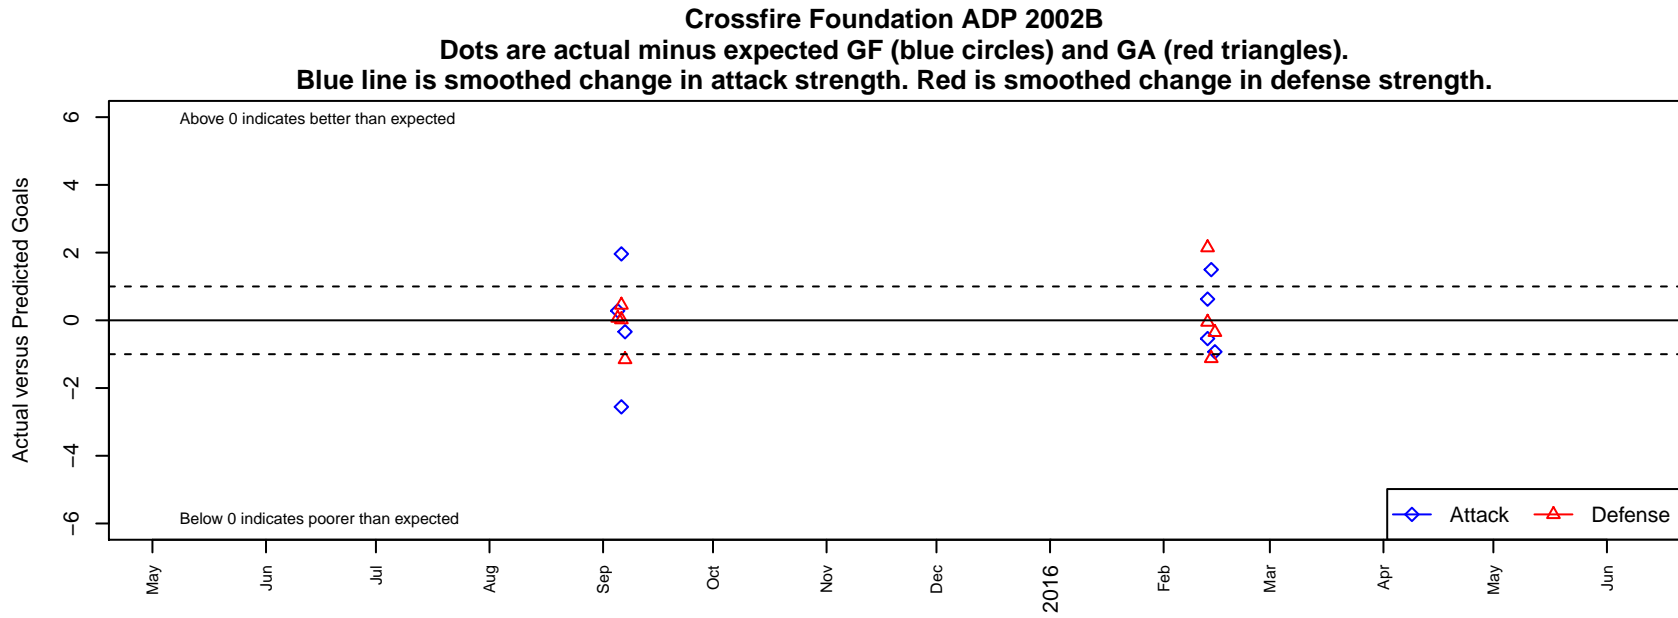

Crossfire Foundation ADP 2002B

Crossfire Premier Foundation
Redmond, WA
B02 total strength=1466
attack=13.16 defense=7.7

alt names used:

Venues played:
2015 SX Cup U14
2015 PDT Phoenix Premier – Red U14

**attack and defense variance (black dot)
relative to other teams
and top 10 in region**

**attack and defense rating
relative to others at age
and all opponents in last 13 months**

**attack and defense rating
relative to other teams at age
and all opponents in last 13 months**

Performance relative to 13 month average

Performance relative to 13 month average

average number of goals per game relative to expected

average number of goals per game relative to expected

lot. A=Neither has attack advantage, B=Opponent has both attack and defense advantage, C=Opponent has both attack and defense disadvantage, D=Both have