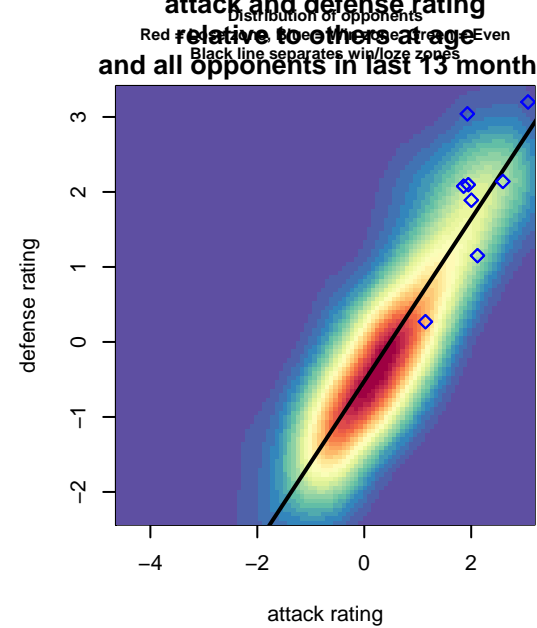

Crossfire Foundation ADP 2002B

Crossfire Premier Foundation
Redmond, WA
B02 total strength=1466
attack=13.16 defense=7.7

alt names used:

Venues played:
2015 SX Cup U14
2015 PDT Phoenix Premier – Red U14

**attack and defense variance (black dot)
relative to other teams
and top 10 in region**

**attack and defense rating
relative to others at age
and all opponents in last 13 months**

**attack and defense rating
relative to other teams at age
and all opponents in last 13 months**

Performance relative to 13 month average

Performance relative to 13 month average

average number of goals per game relative to expected

average number of goals per game relative to expected

lot. A=Neither has attack advantage, B=Opponent has both attack and defense advantage, C=Opponent has both attack and defense disadvantage, D=Both have