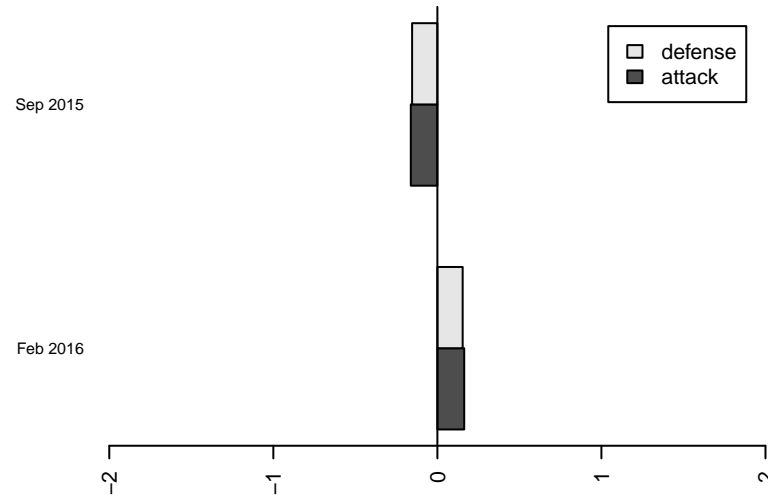

Crossfire Foundation ADP 2002B

Crossfire Premier Foundation
Redmond, WA
B02 total strength=1466
attack=13.16 defense=7.7

alt names used:

Venues played:
2015 SX Cup U14
2015 PDT Phoenix Premier – Red U14

**attack and defense variance (black dot)
relative to other teams
and top 10 in region**

**attack and defense rating
relative to others at age
and all opponents in last 13 months**

**attack and defense rating
relative to other teams at age
and all opponents in last 13 months**

Performance relative to 13 month average

Performance relative to 13 month average

average number of goals per game relative to expected

average number of goals per game relative to expected

lot. A=Neither has attack advantage, B=Opponent has both attack and defense advantage, C=Opponent has both attack and defense disadvantage, D=Both have